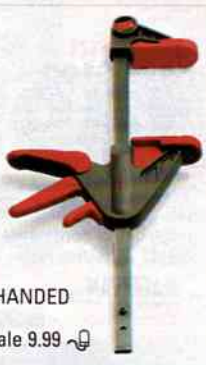

9.99 EACH
50% OFF
THESE TOOLS

5AM-NOON FRIDAY
50% OFF
 CRAFTSMAN 80TH ANNIVERSARY LOCK BACK KNIFE SET #94835 Reg. 19.99, sale 9.99 ~
 After noon, 14.99
 Not available where prohibited by law.

5AM-NOON FRIDAY
50% OFF
 17-IN. 10-POCKET TOOL BAG #40950 Reg. 19.99, sale 9.99 ~
 After noon, 14.99
 Tools sold separately.

5AM-NOON FRIDAY
50% OFF
 CRAFTSMAN 5-PC. BOLT-OUT® SET #52160 Reg. 19.99, sale 9.99 ~
 After noon, 15.99

5AM-NOON FRIDAY
50% OFF
 CRAFTSMAN ONE-HANDED 12-IN. BAR CLAMP #31484 Reg. 19.99, sale 9.99 ~
 After noon, 14.99