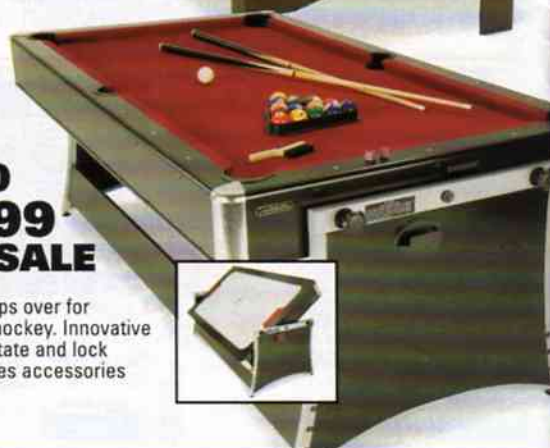

game tables + assembly = the complete gift